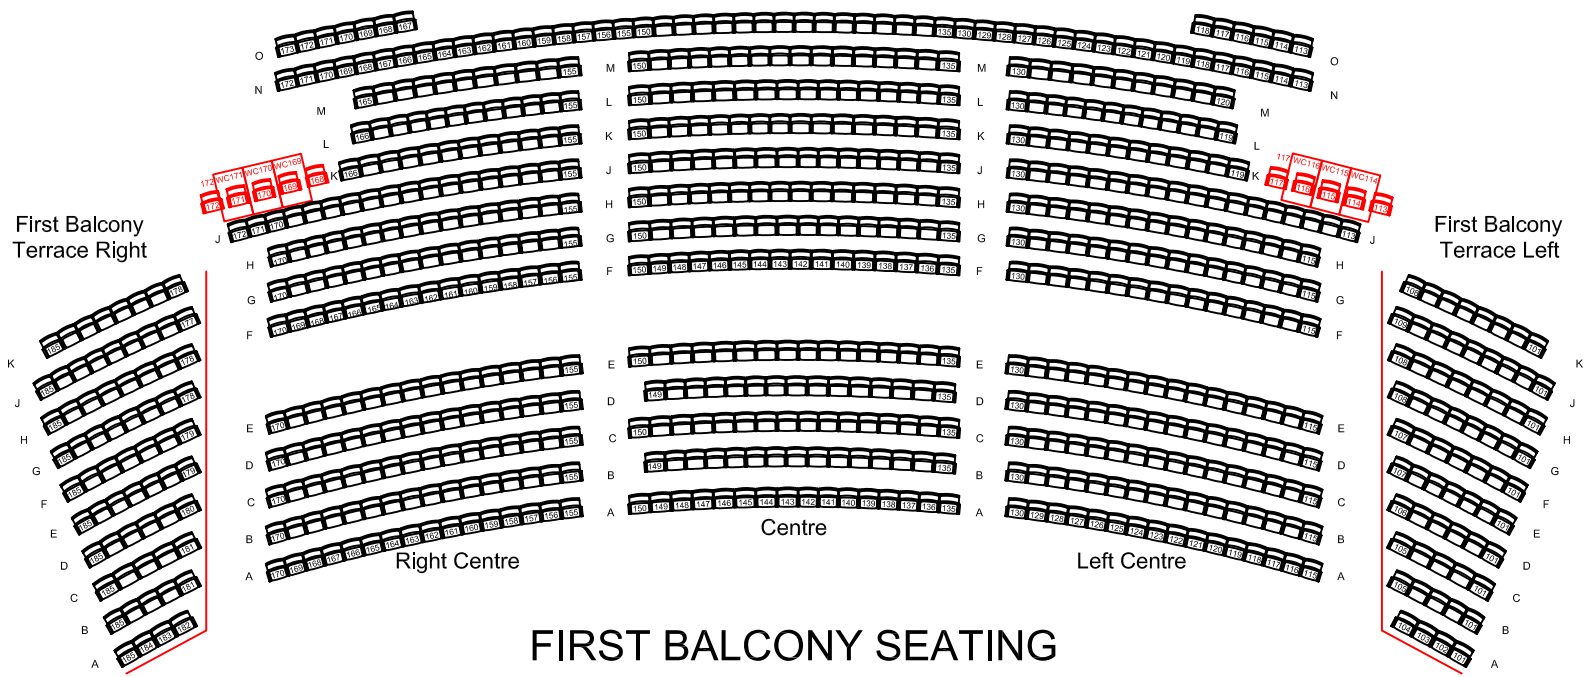

SECOND BALCONY SEATING

Total = 598 Fixed Seats

FIRST BALCONY SEATING

INCLUDING TERRACES

Total = 751 Fixed Seats, plus 10 Portable seats OR 6 Wheelchairs

MAIN FLOOR SEATING

INCLUDING TERRACES

Total = 1017 Fixed Seats, plus 13 Portable seats OR 8 Wheelchairs
and 16 Portable seats OR 6 Wheelchairs
Orchestra Pit: additional 118 Portable Seats
or : 113 Portable Seats and 4 Wheelchairs