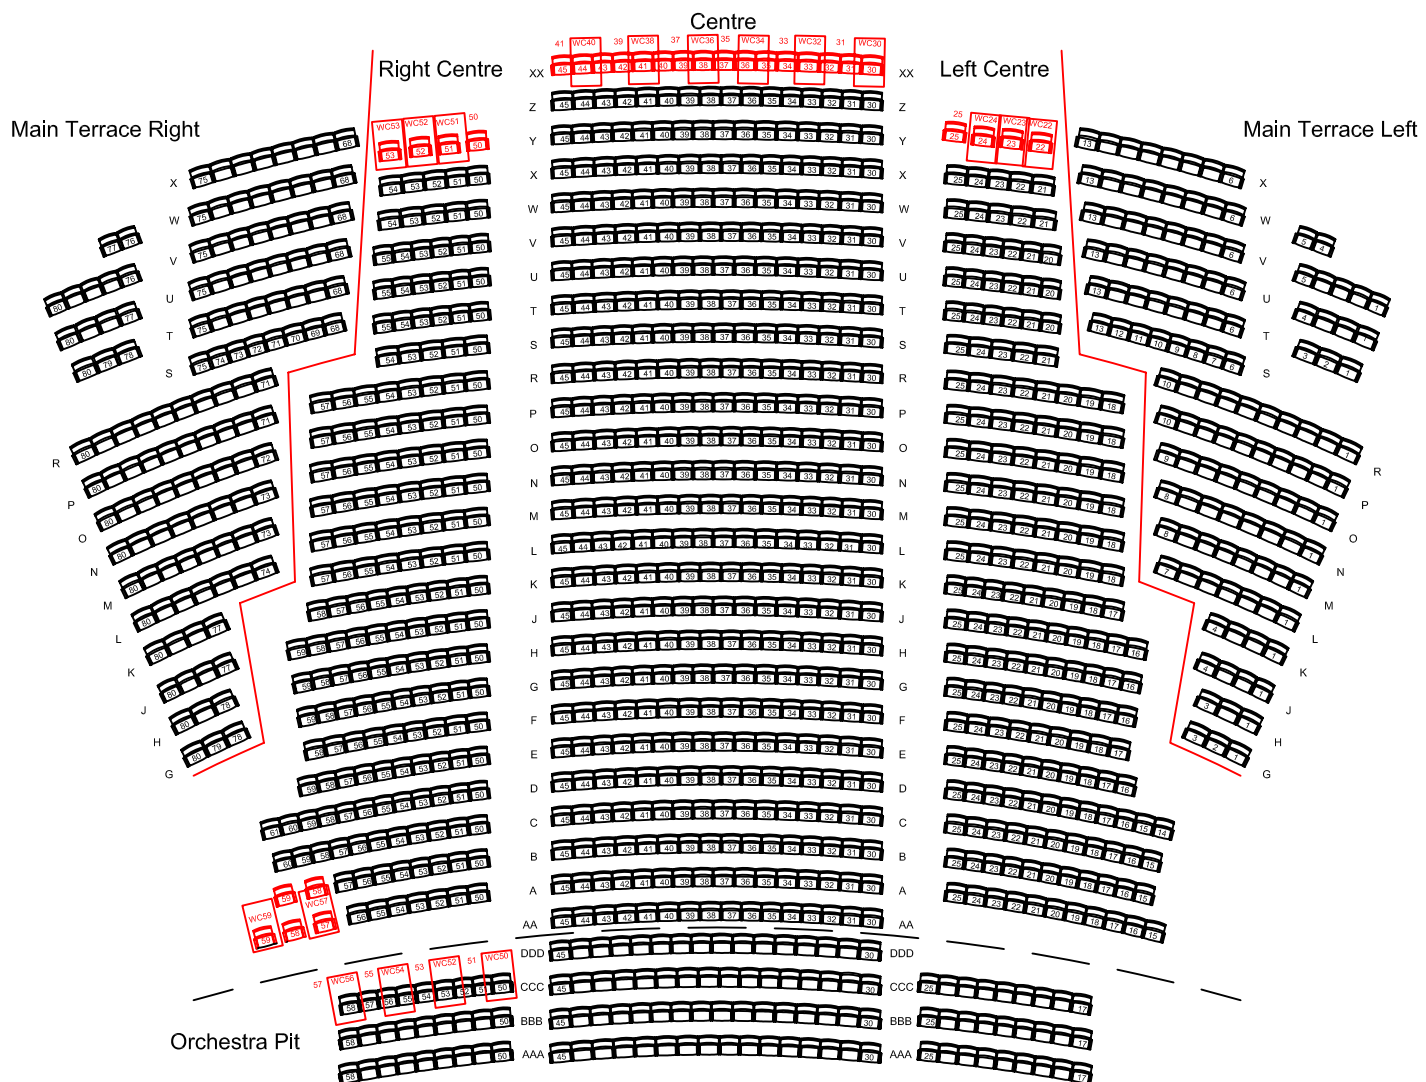

SECOND BALCONY SEATING

Total = 598 Fixed Seats

FIRST BALCONY SEATING

INCLUDING TERRACES

Total = 751 Fixed Seats, plus 10 Portable seats OR 6 Wheelchairs

MAIN FLOOR SEATING

INCLUDING TERRACES

Total = 1017 Fixed Seats, plus 13 Portable seats OR 8 Wheelchairs
and 16 Portable seats OR 6 Wheelchairs
Orchestra Pit: additional 118 Portable Seats
or : 113 Portable Seats and 4 Wheelchairs