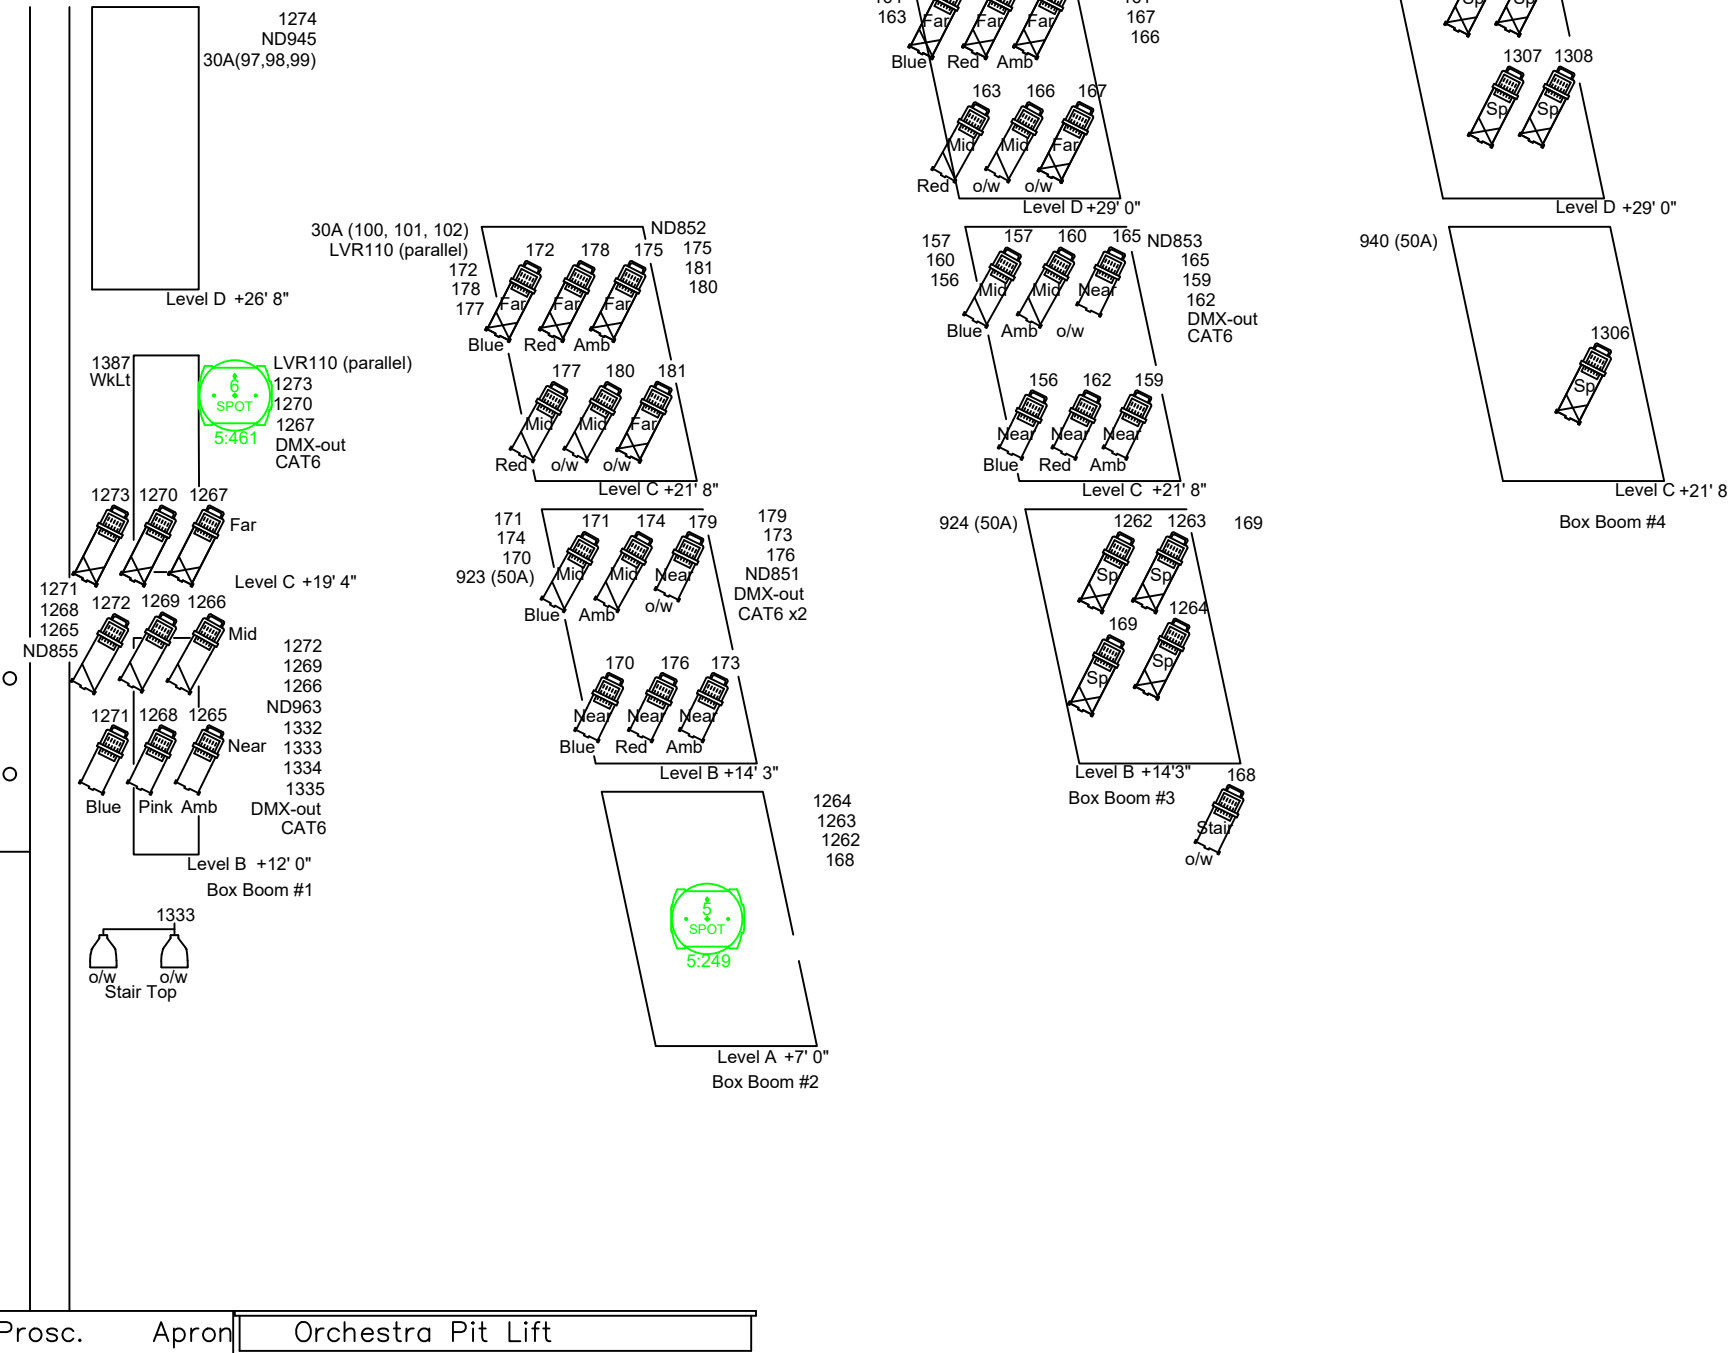

File: Lx-Sidelight-and-Booms

Date: April 30, 2019

Scale: 1/4" = 1'

Sheet# **6**

Dr. by T. Williamson & K. Humphrey
 M.A. Tech@jubileeauditorium.com

NORTHERN ALBERTA JUBILEE AUDITORIUM

STAGE LEFT

Stage Floor Prosc. Apron Orchestra Pit Lift