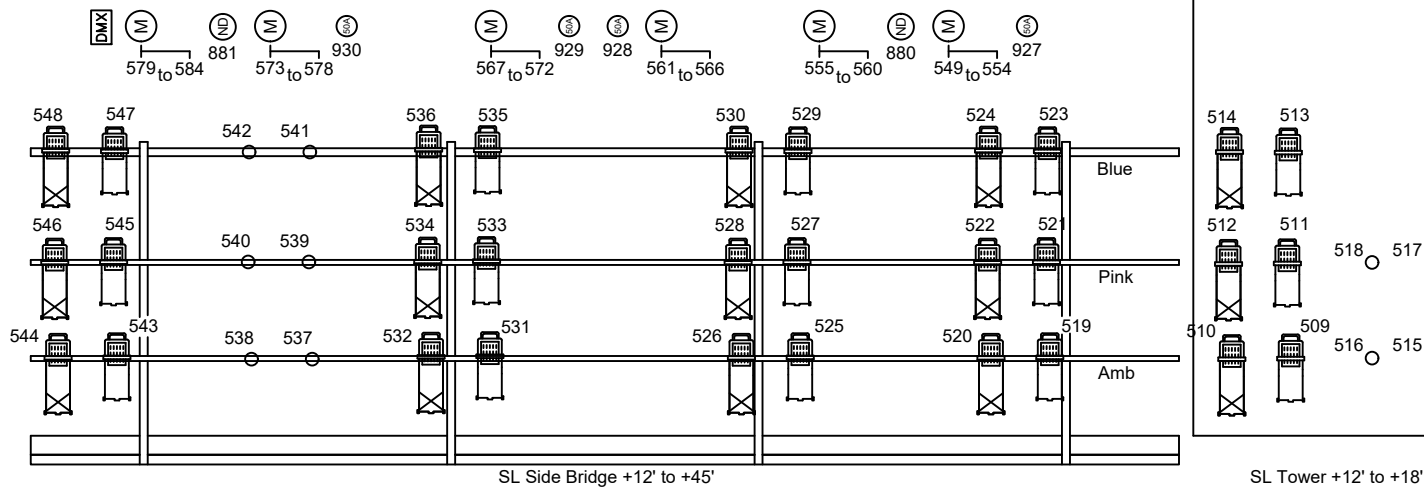

File: Lx-Sidelight-and-Booms

Date: April 30, 2019

Scale: 1/4" = 1'

Sheet# **6**

Dr. by T. Williamson & K. Humphrey
 M.A. Tech@jubileeauditorium.com

NORTHERN ALBERTA JUBILEE AUDITORIUM

STAGE LEFT

Stage Floor Prosc. Apron Orchestra Pit Lift